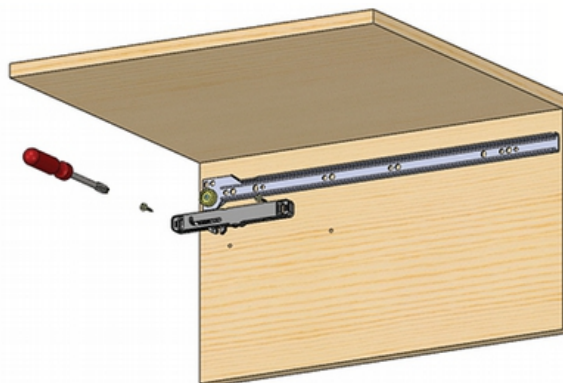

R|Ex

NP11

Height of the "Metabox"	Distance A
54	18
86	50
118	82
150	114

NR09