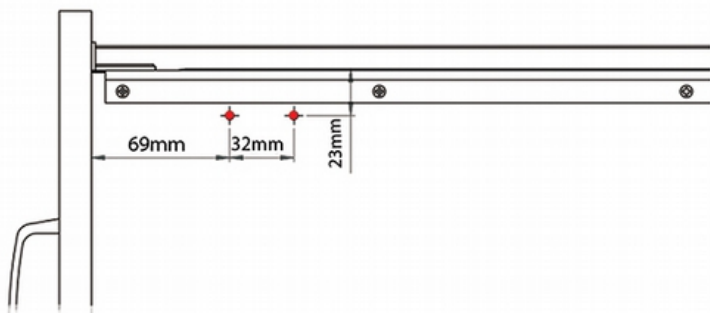

R|Ex

NP11

Height of the "Metabox"	Distance A
54	18
86	50
118	82
150	114

NR09