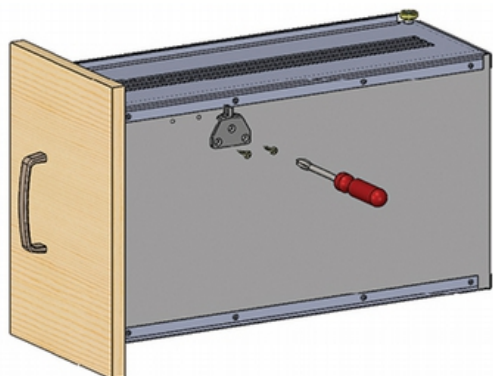

R|Ex

NP11

Height of the "Metabox"	Distance A
54	18
86	50
118	82
150	114

NR09