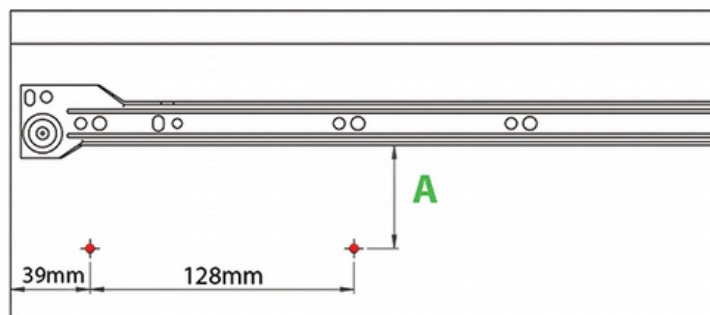

R|Ex

NP11

Height of the "Metabox"	Distance A
54	18
86	50
118	82
150	114

NR09